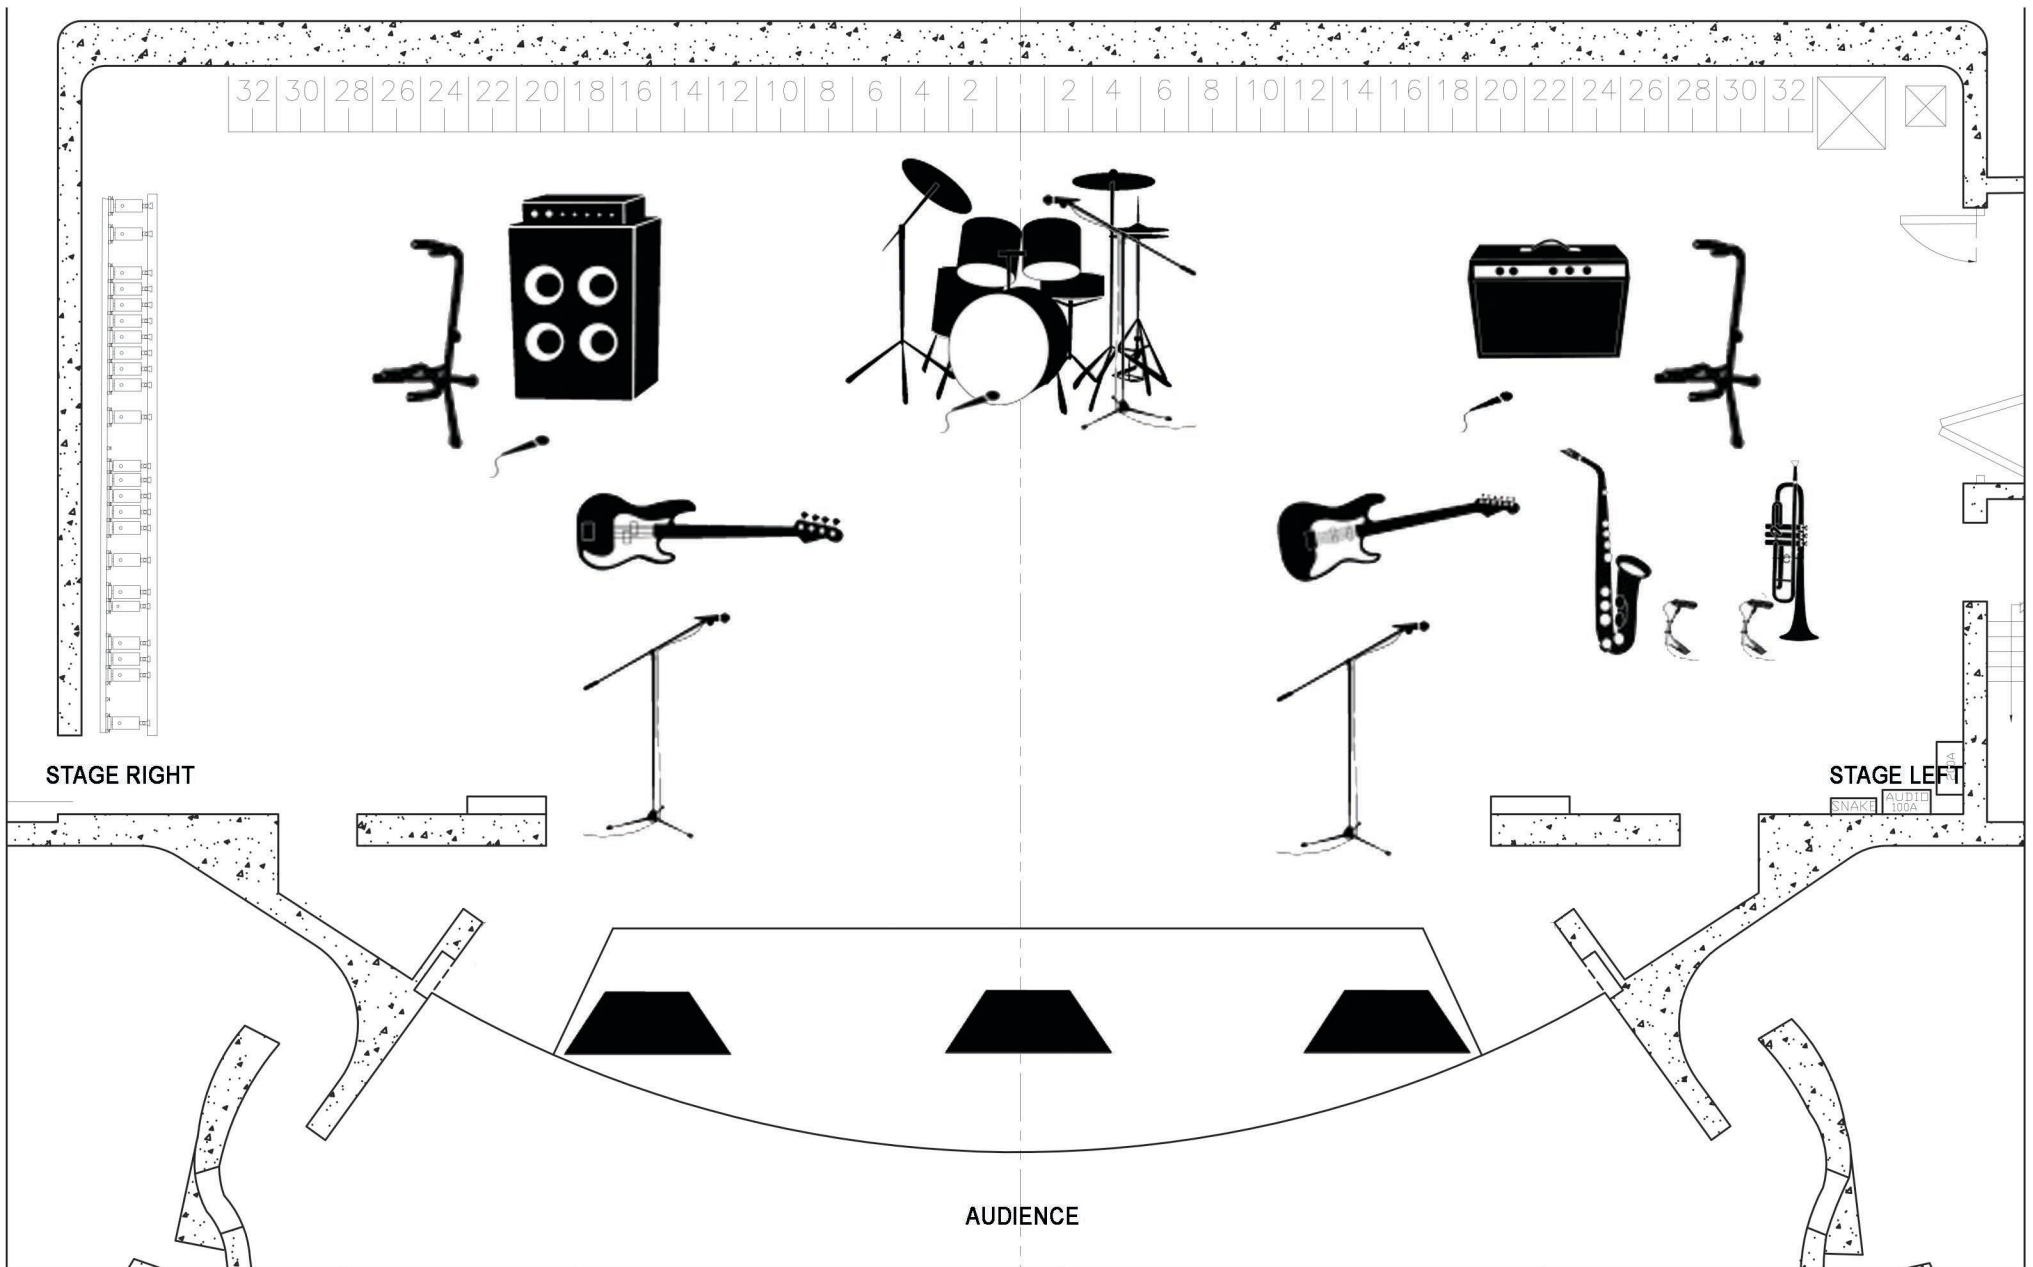

John Lisi & Delta Funk!

JOHN LISI & DELTA FUNK! STAGE PLOT

Production Contact: John Lisi (504) 508-9936 | john@johnlisi.com
johnlisi.com | deltafunk.com

John Lisi & Delta Funk! - Input List contact John Lisi (504) 508-9936, john@johnlisi.com

Input	Instrument	Sound Engineer		Equipment	Stand	Monitors	
		Mic	Insert			Stands	FOH Patch
1	Kick			Standard	short boom		
2	Snare Top			Standard	tall boom		
3	Snare Bottom			Standard	tall boom		
4	Hi Hat			Standard	straight		
5	Floor Tom			Standard	claw		
6	Overhead (SL)			Standard	tall boom		
7	Overhead (SR)			Standard	tall boom		
8	Guitar Amp 1			Matchless	short boom		
9	Guitar Amp 2			Fender	short boom		
10	Guitar Amp 3			AmpegSVT	short boom		
11	Vocal1 John				straight		
12	Vocal2 Bernie				tall boom		
13	Vocal3 Adam				tall boom		
14	Vocal4 JJ				tall boom		
15	Vocal5 Ian				tall boom		
16	Saxophone						
17	Trumpet						
18	Electric Guitar						
19	Electric Guitar						
20	Electric Guitar						

Notes: Clean stage. Drum riser (optional). We will use house cables, monitors, and house stands. House supply microphones, phantom power, in-ear monitor system, complete with isolated house split, sub-snakes and monitor board. Thank you.