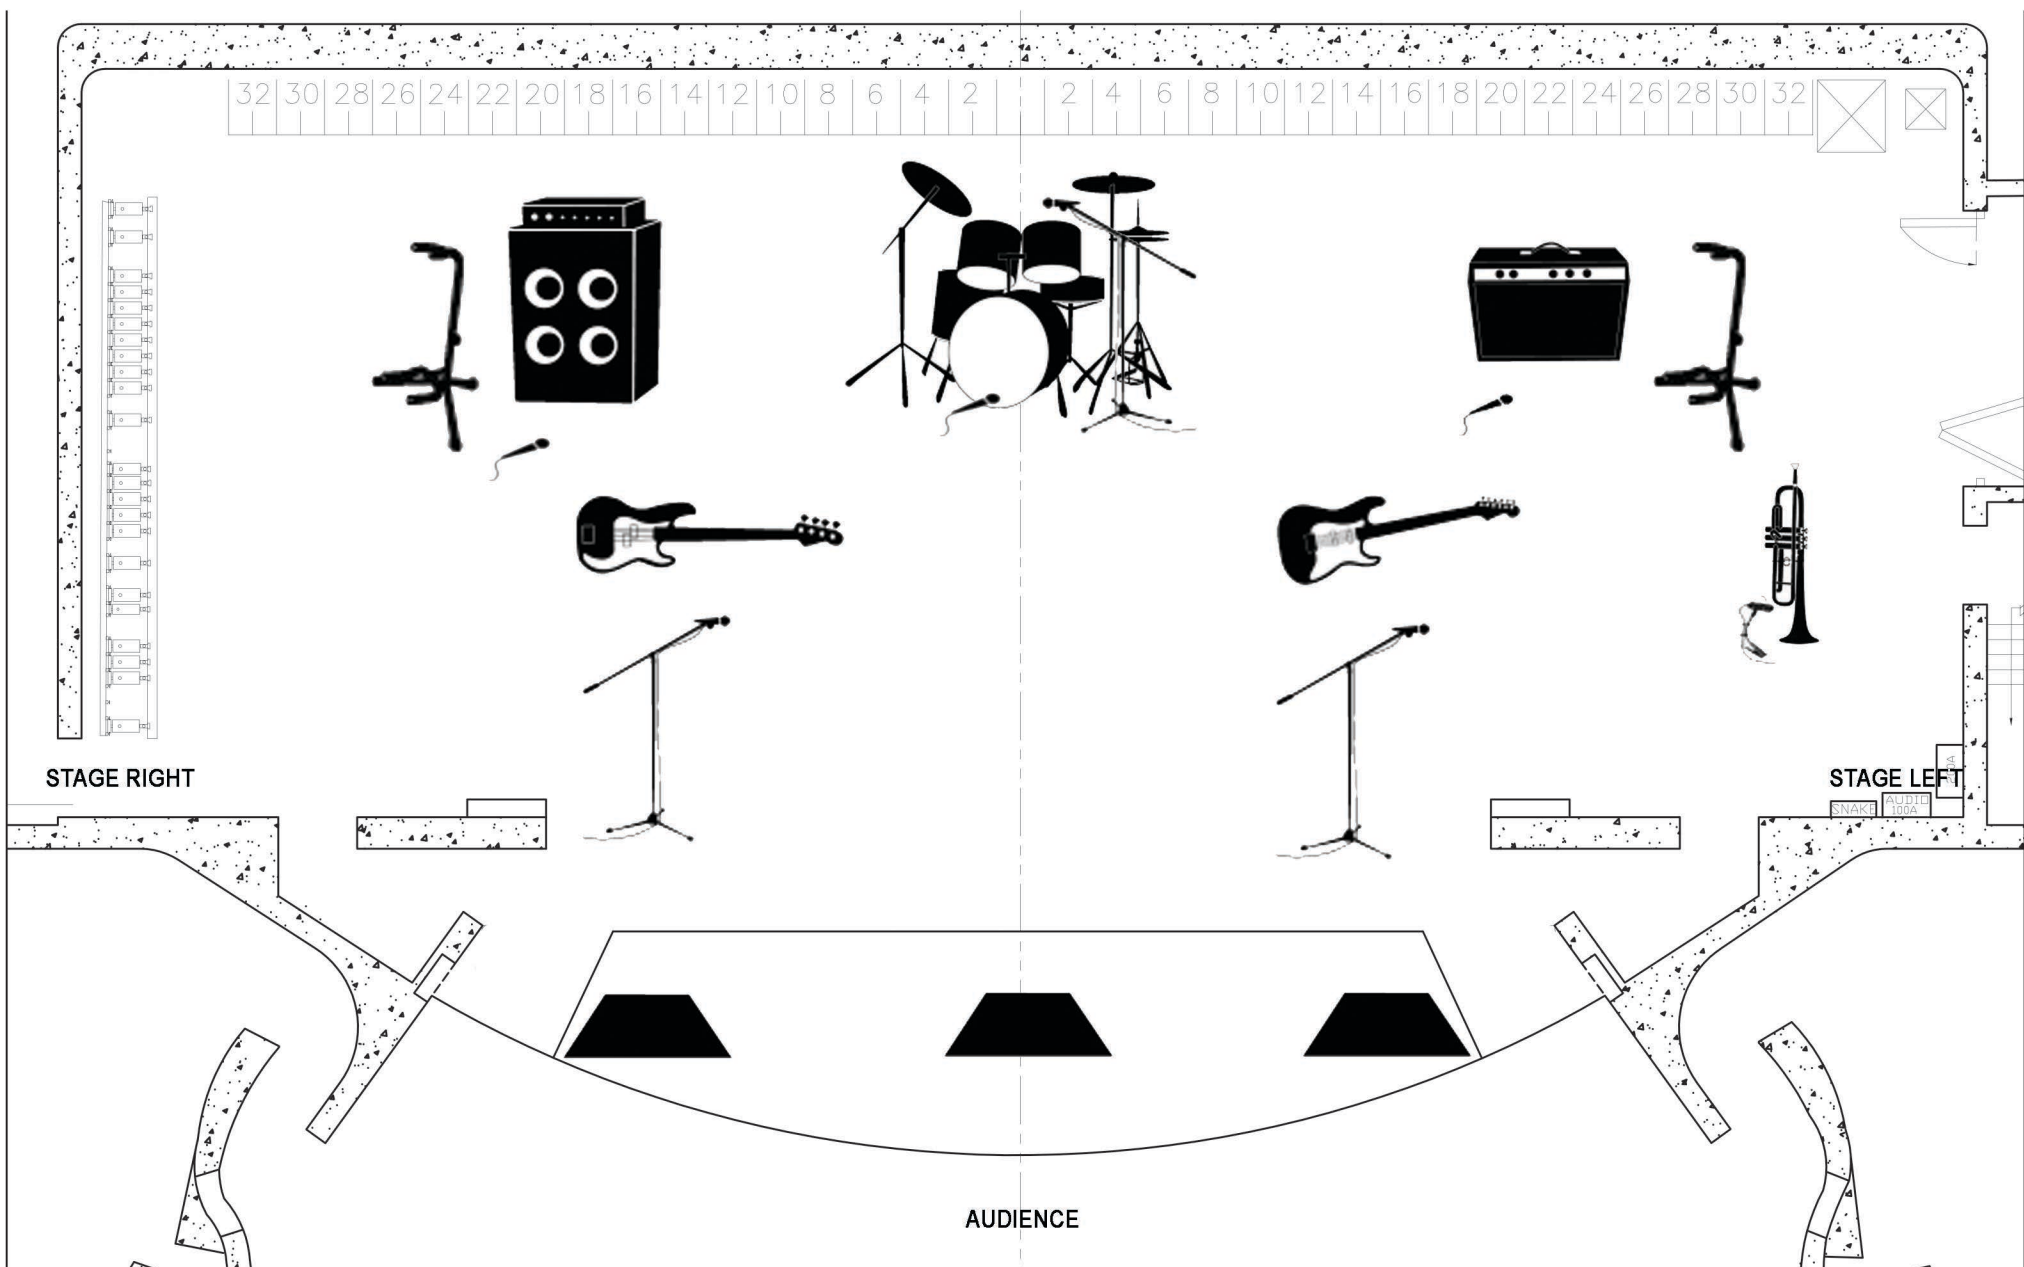

JOHN LISI & DELTA FUNK!

JOHN LISI & DELTA FUNK! STAGE PLOT

Production Contact: John Lisi (504) 508-9936 | john@johnlisi.com
johnlisi.com | deltafunk.com

John Lisi & Delta Funk! - Input List contact John Lisi (504) 508-9936, john@johnlisi.com

Input	Instrument	Sound Engineer		Equipment	Stand	Monitors
		Mic	Insert			
1	Kick			Standard	short boom	
2	Snare Top			Standard	tall boom	
3	Snare Bottom			Standard	tall boom	
4	Hi Hat			Standard	straight	
5	Floor Tom			Standard	claw	
6	Overhead (SL)			Standard	tall boom	
7	Overhead (SR)			Standard	tall boom	
8	Guitar Amp 1			Matchless	short boom	
9	Guitar Amp 2			Fender	short boom	
10	Guitar Amp 3			AmpegSVT	short boom	
11	Vocal1 John, Lead guitar				straight	
12	Vocal3 Drummer				tall boom	
13	Vocal4 Bass player				tall boom	
14	Vocal5 Trumpet player				tall boom	
15	Trumpet					
16	Electric Guitar					
17	Electric Guitar					
18	Electric Guitar					

Stands	FOH Patch
4 short boom	
8 tall boom	

Notes: Clean stage. Drum riser (optional). We will use house cables, monitors, and house stands. House supply microphones, phantom power, and monitor board. Thank you.